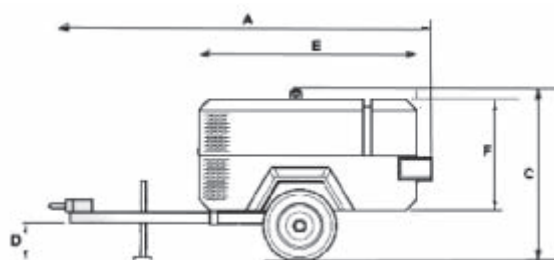

Sound level data						
Fully compliant to outdoor noise directive 2000/14/EC (2006)	LWa	97	98	98	98	98

Tyres					
Tyre size	155R13	155R13	155R13	155R13	155R13
Number of wheels	2	2	2	2	2

Dimensions (With running gear)						
Length (fixed height) - mm	(A)	2451	2923	2923	2972	3420
Length min-max (adjustable height) - mm	(A)	2767	3229 ~ 3357	3229 ~ 3357	3413 ~ 3577	3624 ~ 3788
Width - mm	(B)	1185	1390	1390	1390	1520
Height - mm	(C)	1154	1235	1235	1333	1486
Ground clearance - mm	(D)	230	250	250	250	250
Weight (net) fixed/adjustable - kg		430	575 / 590	595 / 610	650 / 700	870 / 920
Unbraked running gear - deduct (kg) fix/adj. - Generator option - add (kg)						
Weight (working) fixed/adjustable - kg		445	615 / 630	635 / 650	685 / 735	905 / 955
Unbraked running gear - deduct (kg) fix/adj. - Generator option - add (kg)						

Dimensions (On shipping skid)						
Length - mm	(E)	1620	1610	1610	1790	2000
Width - mm	(G)	780	940	940	940	1070
Height - mm	(F)	900	1070	1070	970	1030
Weight (net) - kg		385	495	515	535	760
Weight (working) - kg		400	535	555	570	795

Unbraked running gear - deduct (kg) fix/adj.	25	35/30	35/30	NA	NA
Generator option - add (kg)	NA	53	53	53	53

Tool guide				
7/20	7/26E	7/31E	7/41	7/51
OR	OR	OR	OR	OR

Drève Richelle 167
B-1410 Waterloo, Belgium
www.doosanportablepower.com

MIN-EX