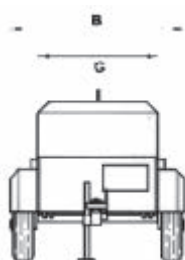

Sound level data						
Fully compliant to outdoor noise directive 2000/14/EC (2006)	LWa	97	98	98	98	98

Tyres					
Tyre size	155R13	155R13	155R13	155R13	155R13
Number of wheels	2	2	2	2	2

Dimensions (With running gear)						
Length (fixed height) - mm	(A)	2451	2923	2923	2972	3420
Length min-max (adjustable height) - mm	(A)	2767	3229 ~ 3357	3229 ~ 3357	3413 ~ 3577	3624 ~ 3788
Width - mm	(B)	1185	1390	1390	1390	1520
Height - mm	(C)	1154	1235	1235	1333	1486
Ground clearance - mm	(D)	230	250	250	250	250
Weight (net) fixed/adjustable - kg		430	575 / 590	595 / 610	650 / 700	870 / 920
Unbraked running gear - deduct (kg) fix/adj. - Generator option - add (kg)						
Weight (working) fixed/adjustable - kg		445	615 / 630	635 / 650	685 / 735	905 / 955
Unbraked running gear - deduct (kg) fix/adj. - Generator option - add (kg)						

Dimensions (On shipping skid)						
Length - mm	(E)	1620	1610	1610	1790	2000
Width - mm	(G)	780	940	940	940	1070
Height - mm	(F)	900	1070	1070	970	1030
Weight (net) - kg		385	495	515	535	760
Weight (working) - kg		400	535	555	570	795

Unbraked running gear - deduct (kg) fix/adj.	25	35/30	35/30	NA	NA
Generator option - add (kg)	NA	53	53	53	53

Tool guide				
7/20	7/26E	7/31E	7/41	7/51
OR	OR	OR	OR	OR

Drève Richelle 167
B-1410 Waterloo, Belgium
www.doosanportablepower.com

MIN-EX