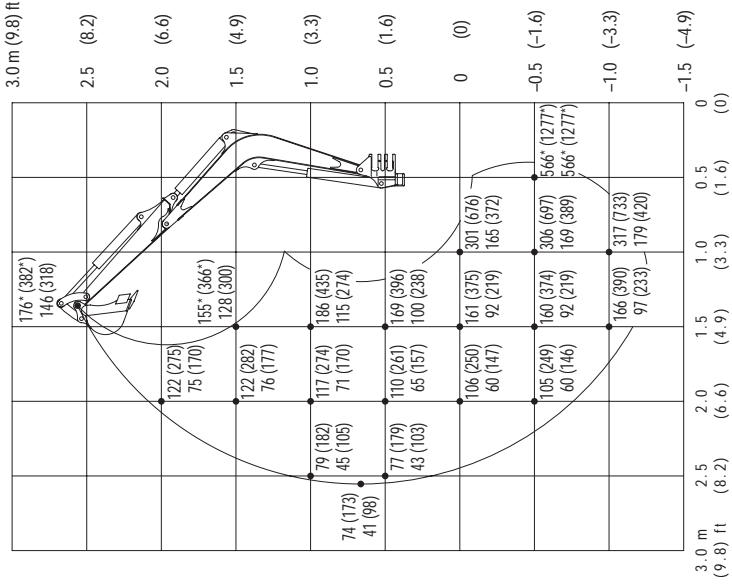

Equipped with Long Arm

TB108

Over Front; Dozer Blade Up

units : daN (lbs.)

Equipped with Long Arm

TB108

**Over Side Upper: Crawler width 900mm
Lower: Crawler width 680mm**

Over Rear

units : daN (lbs.)