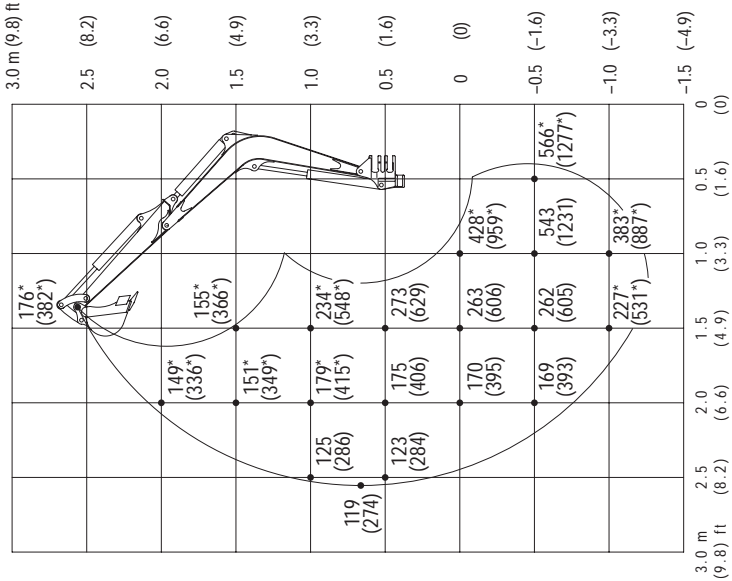

Equipped with Long Arm

TB108

Over Front; Dozer Blade Up

units : daN (lbs.)

Equipped with Long Arm

TB108

**Over Side Upper: Crawler width 900mm
Lower: Crawler width 680mm**

Over Rear

units : daN (lbs.)