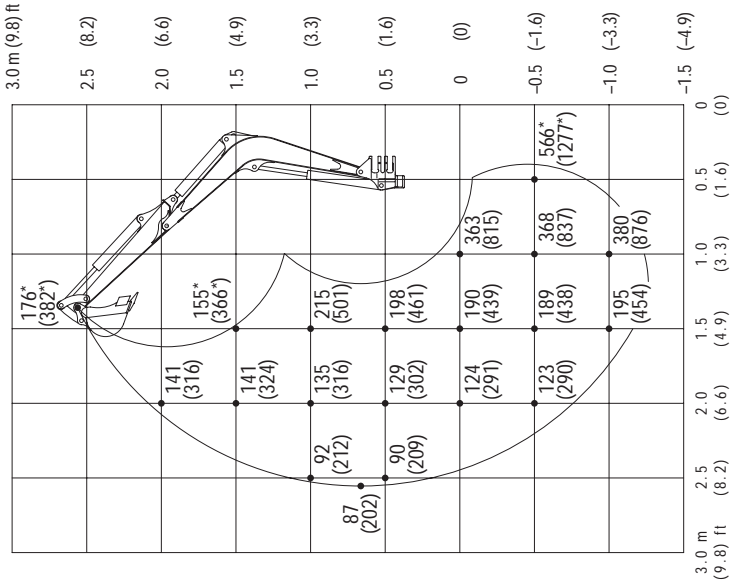

Equipped with Long Arm

TB108

Over Front; Dozer Blade Up

units : daN (lbs.)

Equipped with Long Arm

TB108

**Over Side Upper: Crawler width 900mm
Lower: Crawler width 680mm**

Over Rear

units : daN (lbs.)